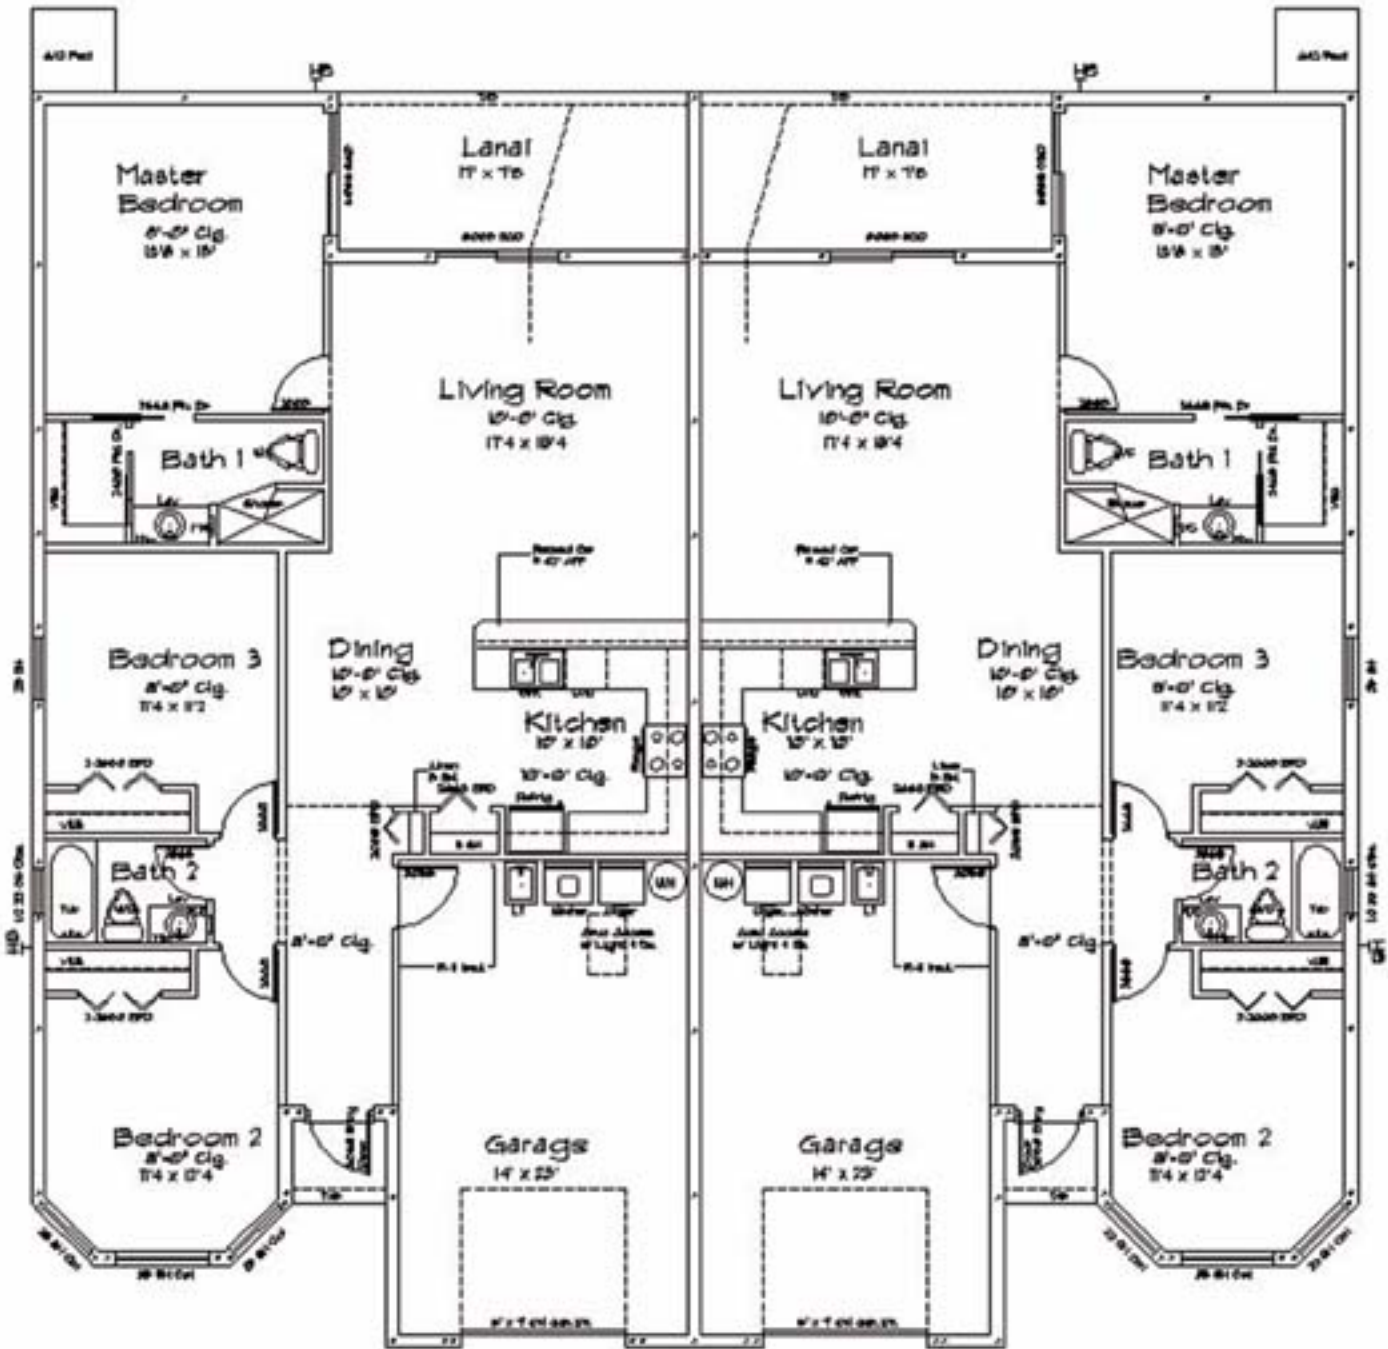

The Diamond

3820 Colonial Blvd., Suite# 101, Fort Myers, FL 33912

Phone (239) 278-1452, Fax (239) 278-5396, Admin@manatee-group.com, www.manatee-group.com